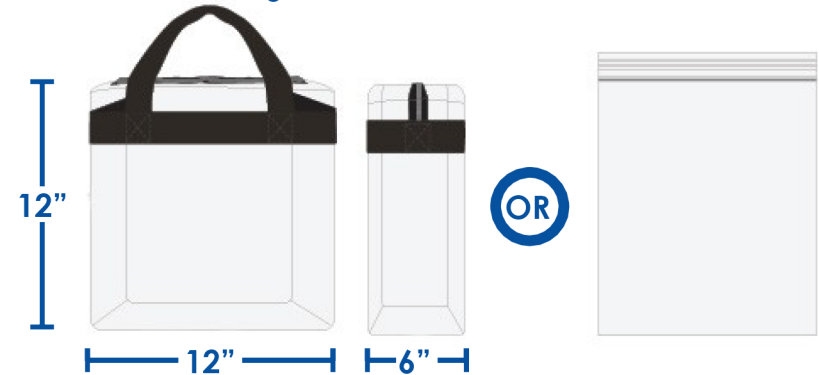

Approved Bags

CLEAR TOTE
Plastic, vinyl or PVC –
not exceeding 12" x 6" x 12"

PLASTIC STORAGE BAG
Clear, one (1) gallon,
re-sealable

SMALL CLUTCH PURSE

Approximately the size of your hand, but absolutely no larger than 5.5" x 8.5" (see our small guide sheet) with or without a handle or strap. Can be carried separately or within an approved plastic bag shown above.