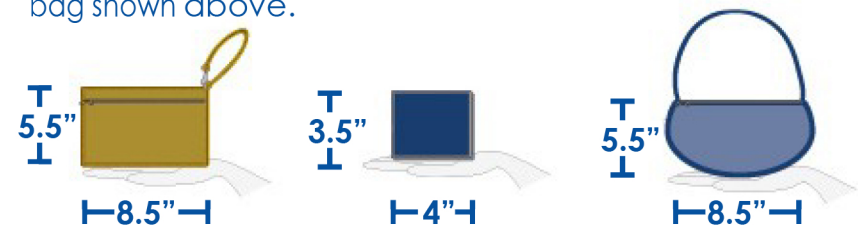

Approved Bags

CLEAR TOTE
Plastic, vinyl or PVC –
not exceeding 12" x 6" x 12"

PLASTIC STORAGE BAG
Clear, one (1) gallon,
re-sealable

SMALL CLUTCH PURSE

Approximately the size of your hand, but absolutely no larger than 5.5" x 8.5" (see our small guide sheet) with or without a handle or strap. Can be carried separately or within an approved plastic bag shown above.