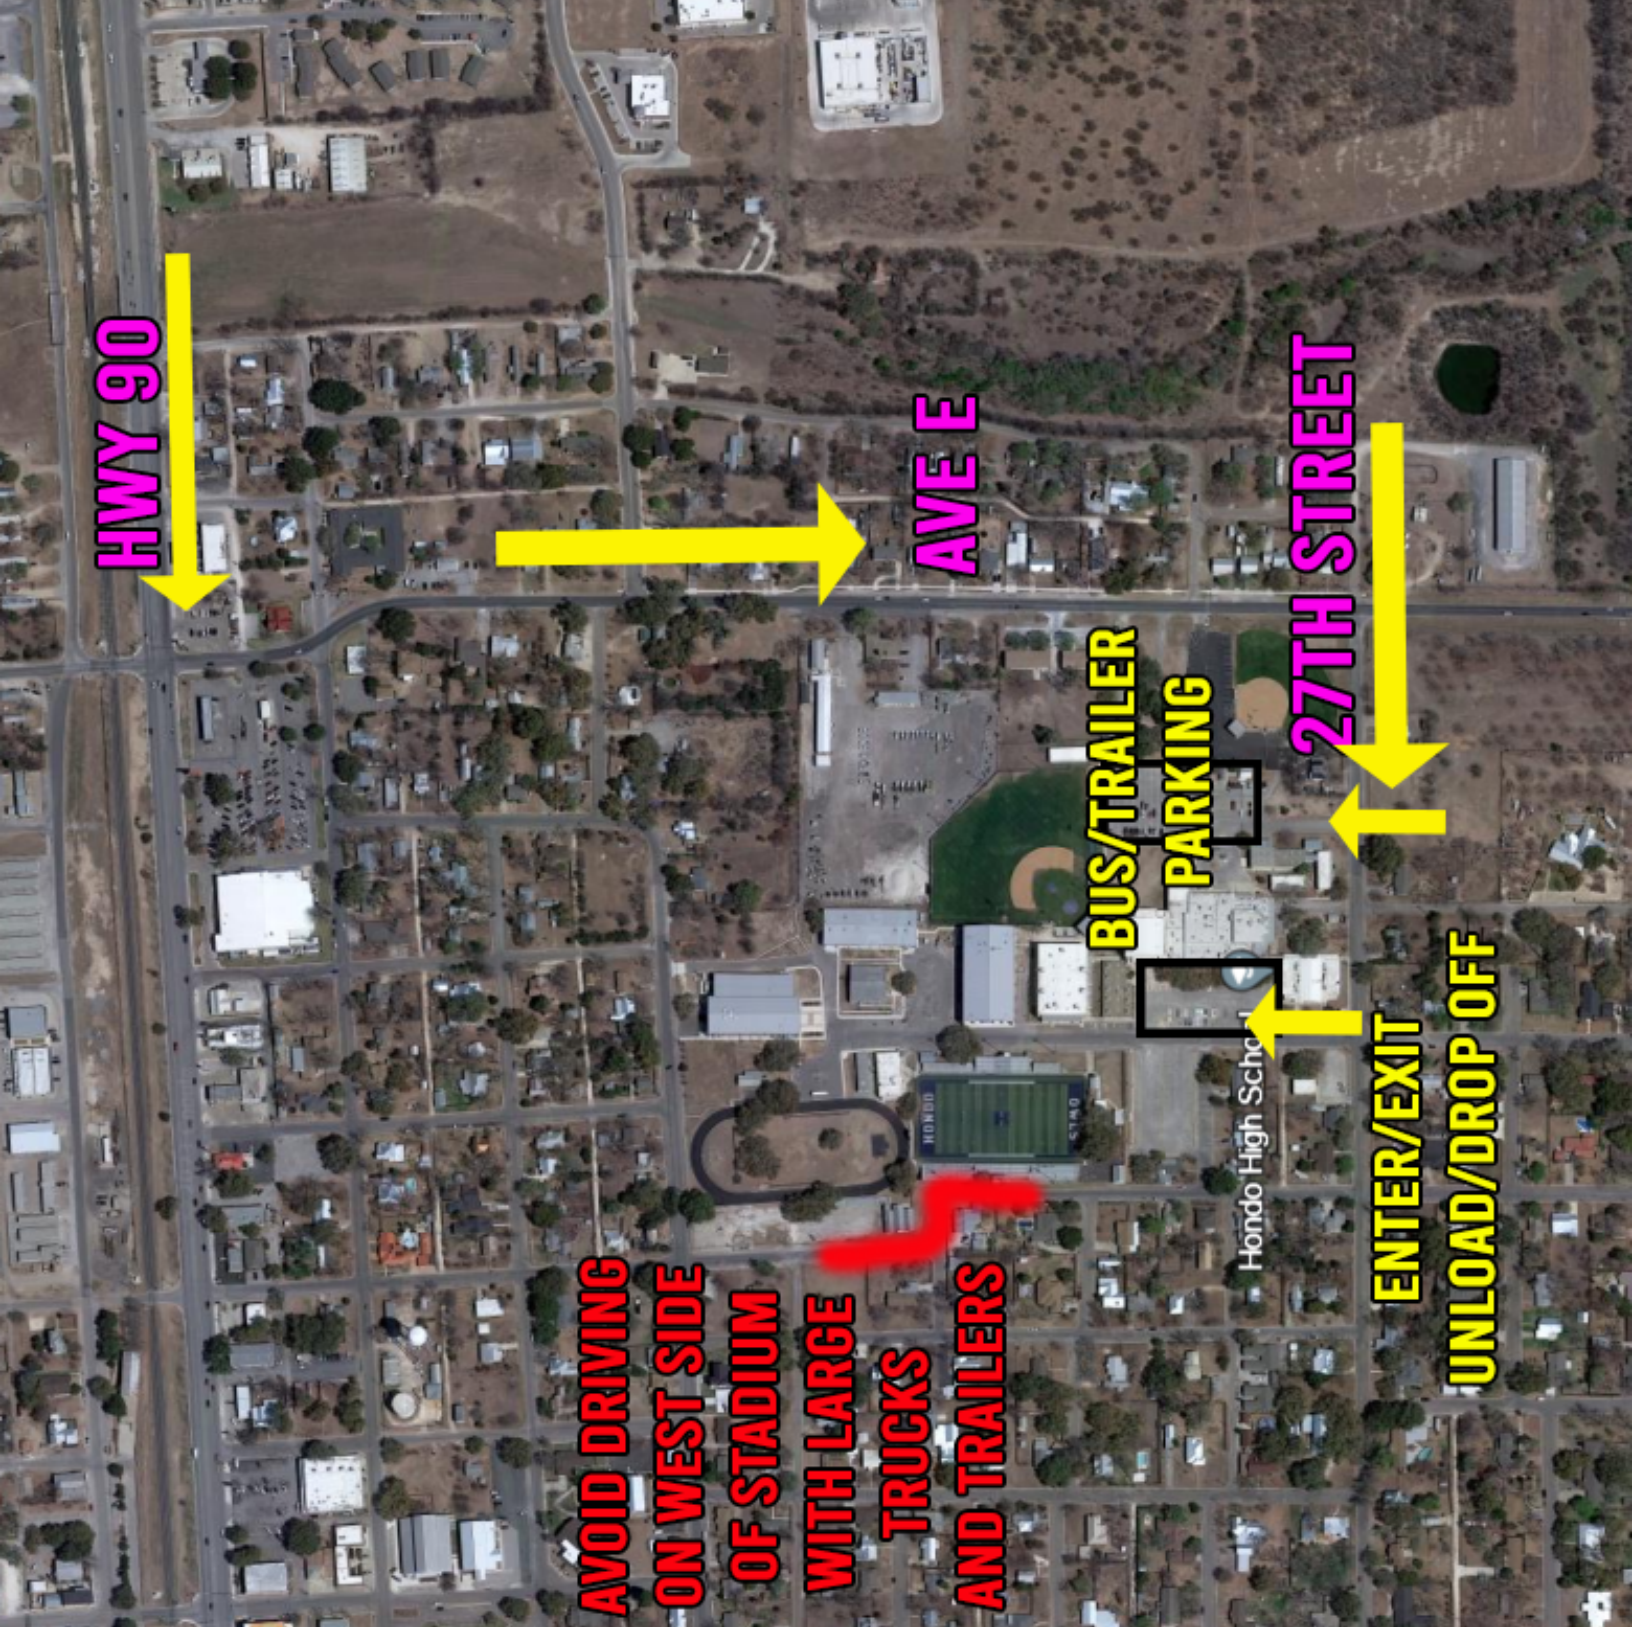

HWY 90

AVE E

27TH STREET

**BUS/TRAILER
PARKING**

**ENTER/EXIT
UNLOAD/DROP OFF**

**AVOID DRIVING
ON WEST SIDE
OF STADIUM
WITH LARGE
TRUCKS
AND TRAILERS**

OVER FLOW TRUCK PARKING AND LOADING AREA

FIELD EXIT 2

FIELD ENTRANCE

WARM-UP A

HONDO HOME SIDE

FIELD EXIT 1

WARM-UP B

OUTDOOR PIT WARM-UP

WARM-UP C

SPECTATOR PARKING

UNLOAD AND DROP OFF

BUS AND TRAILER PARKING ONLY

Hondo High School

ENTER/EXIT

ENTER/EXIT