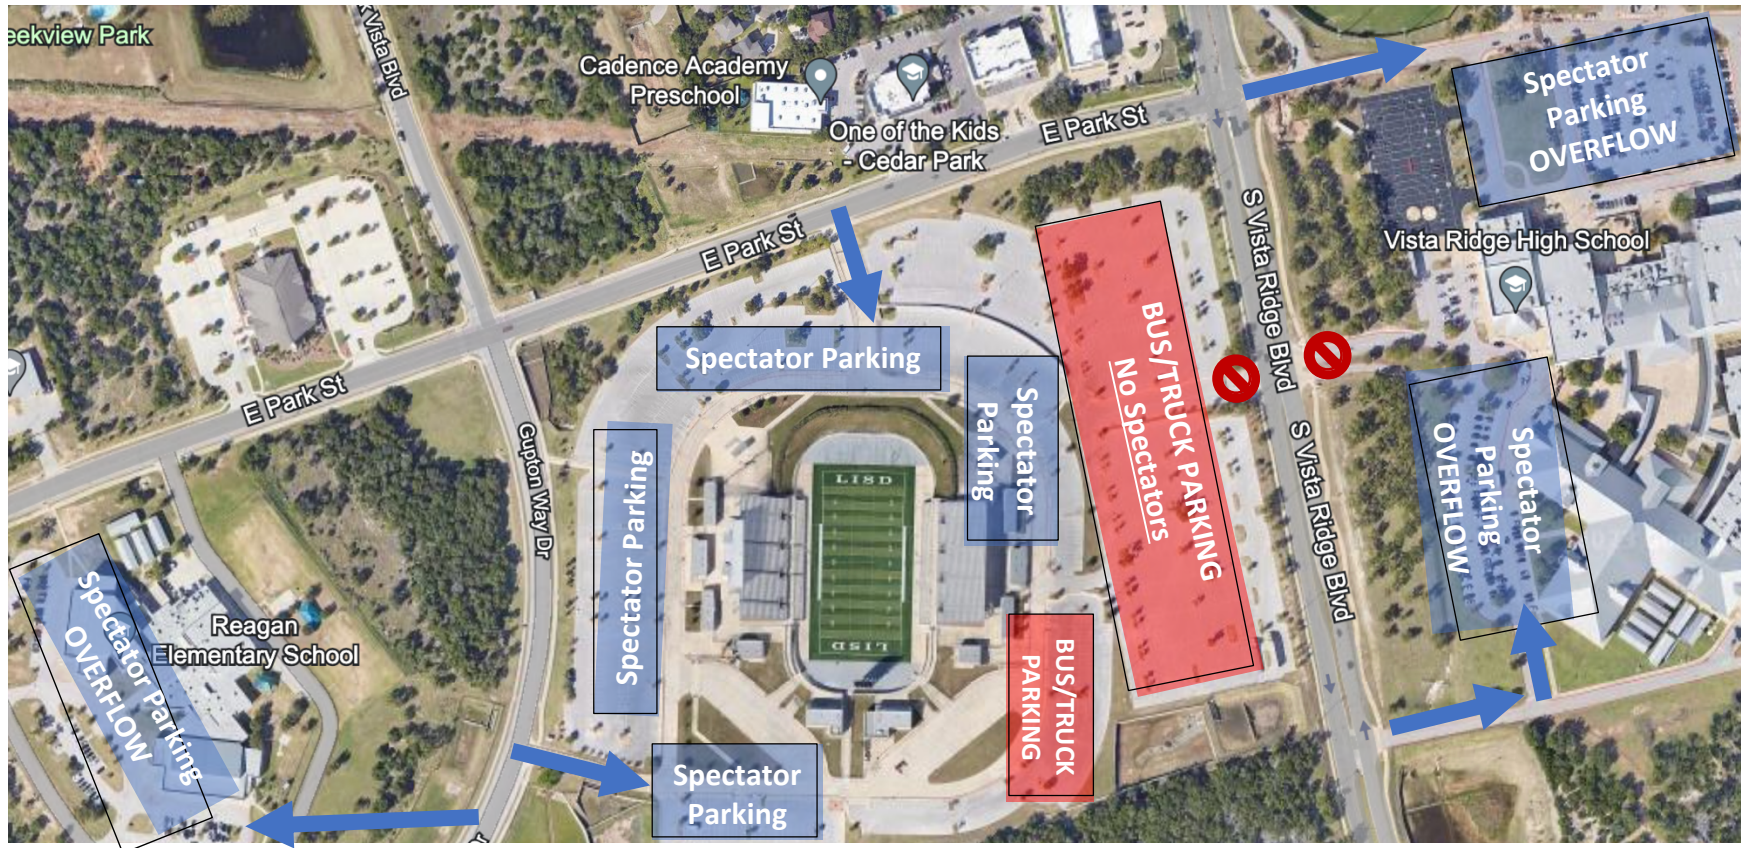

2024 UIL 5A Area H MARCHING CONTEST SPECTATOR PARKING/OVERFLOW PARKING MAP

- Spectator parking is free and available in adjacent lots around stadium as indicated. Spectators can only enter stadium lots from **Park St.** and **Gupton Way Dr.**
- Stadium spectator lots will fill up in the afternoon through the end of the prelims contest. At this point, overflow parking will be available at Reagan Elementary and Vista Ridge High School.