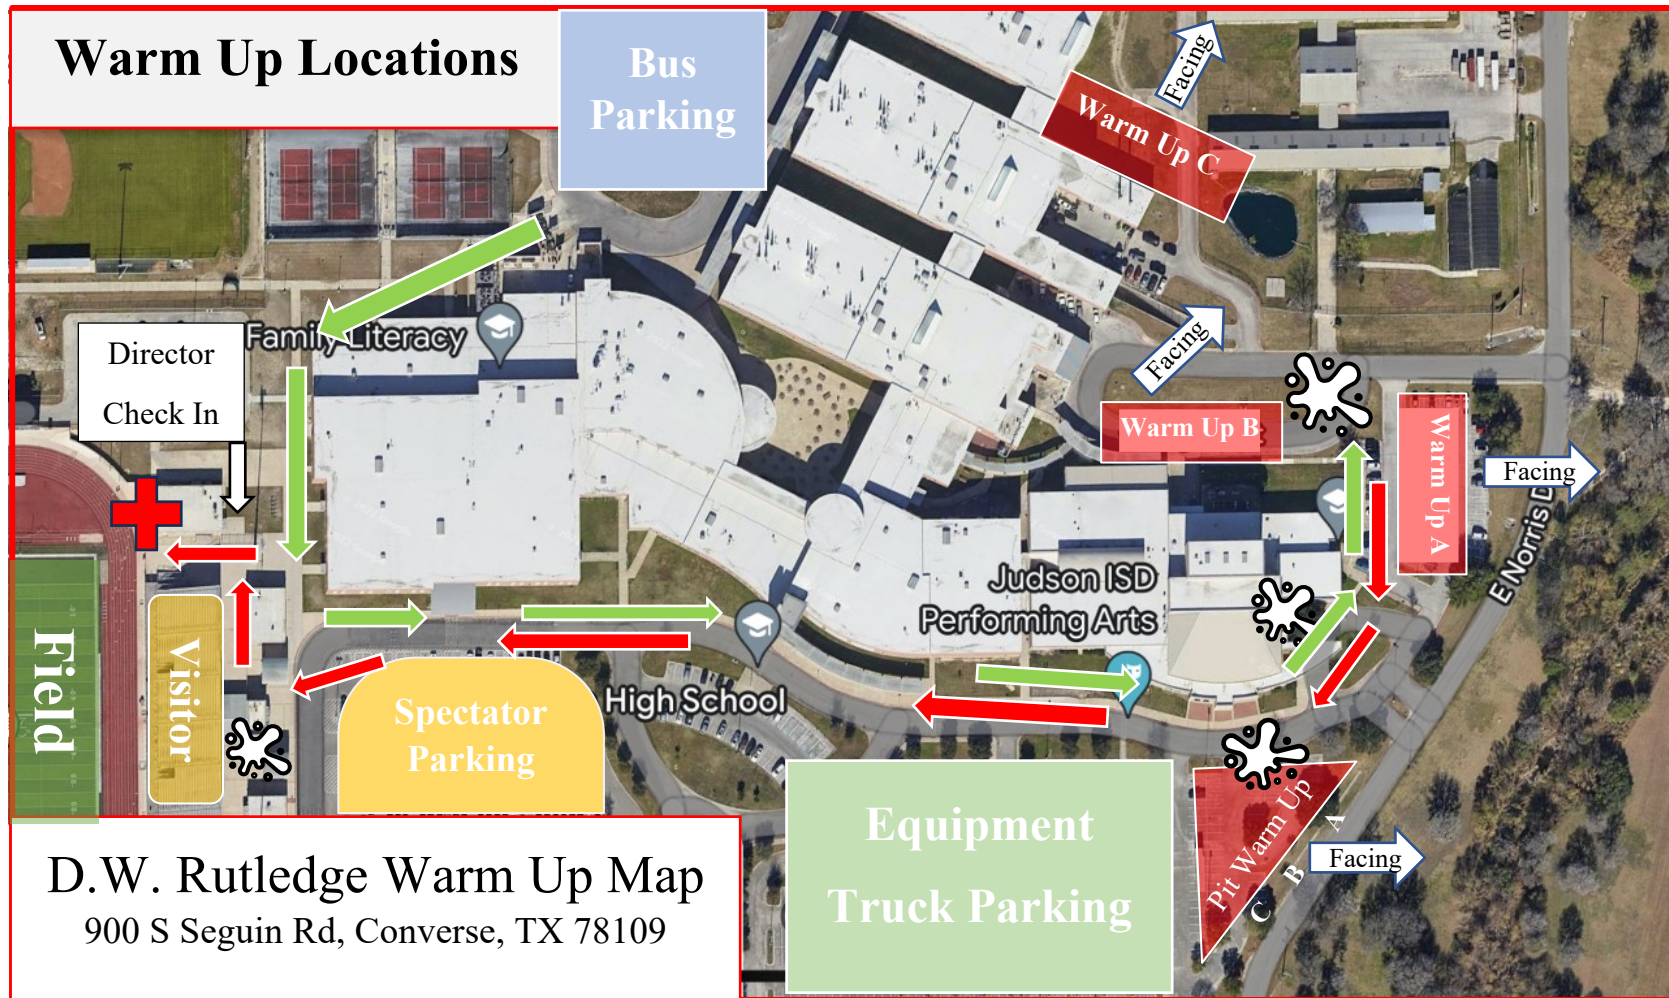

# Bus, Spectator, and Truck Parking at D.W. Rutledge

D.W. Rutledge Stadium, 900 S Seguin Rd, Converse, TX 78109

# Warm Up Flow From Bus Parking to Stadium

Going to Warm Up

Leaving Warm Up