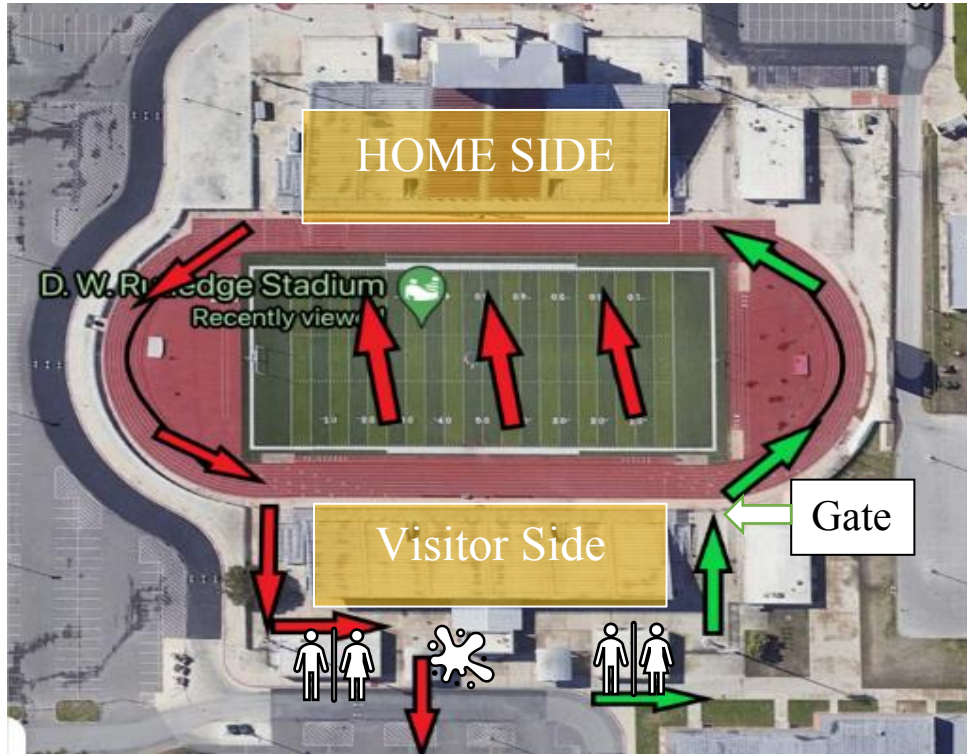

Bus, Spectator, and Truck Parking at D.W. Rutledge

D.W. Rutledge Stadium, 900 S Seguin Rd, Converse, TX 78109

Contest Stadium Flow

D.W. Rutledge Stadium

900 S Seguin Rd, Converse, TX 78109

 Water Station

 Restrooms

Warm Up Flow

Bus Parking to Stadium

Truck Wait Parking for Marching Contests at D.W. Rutledge Stadium

Judson Middle School, 9695 Schaefer Rd, Converse, TX 78109
"Down the road from D.W. Rutledge"