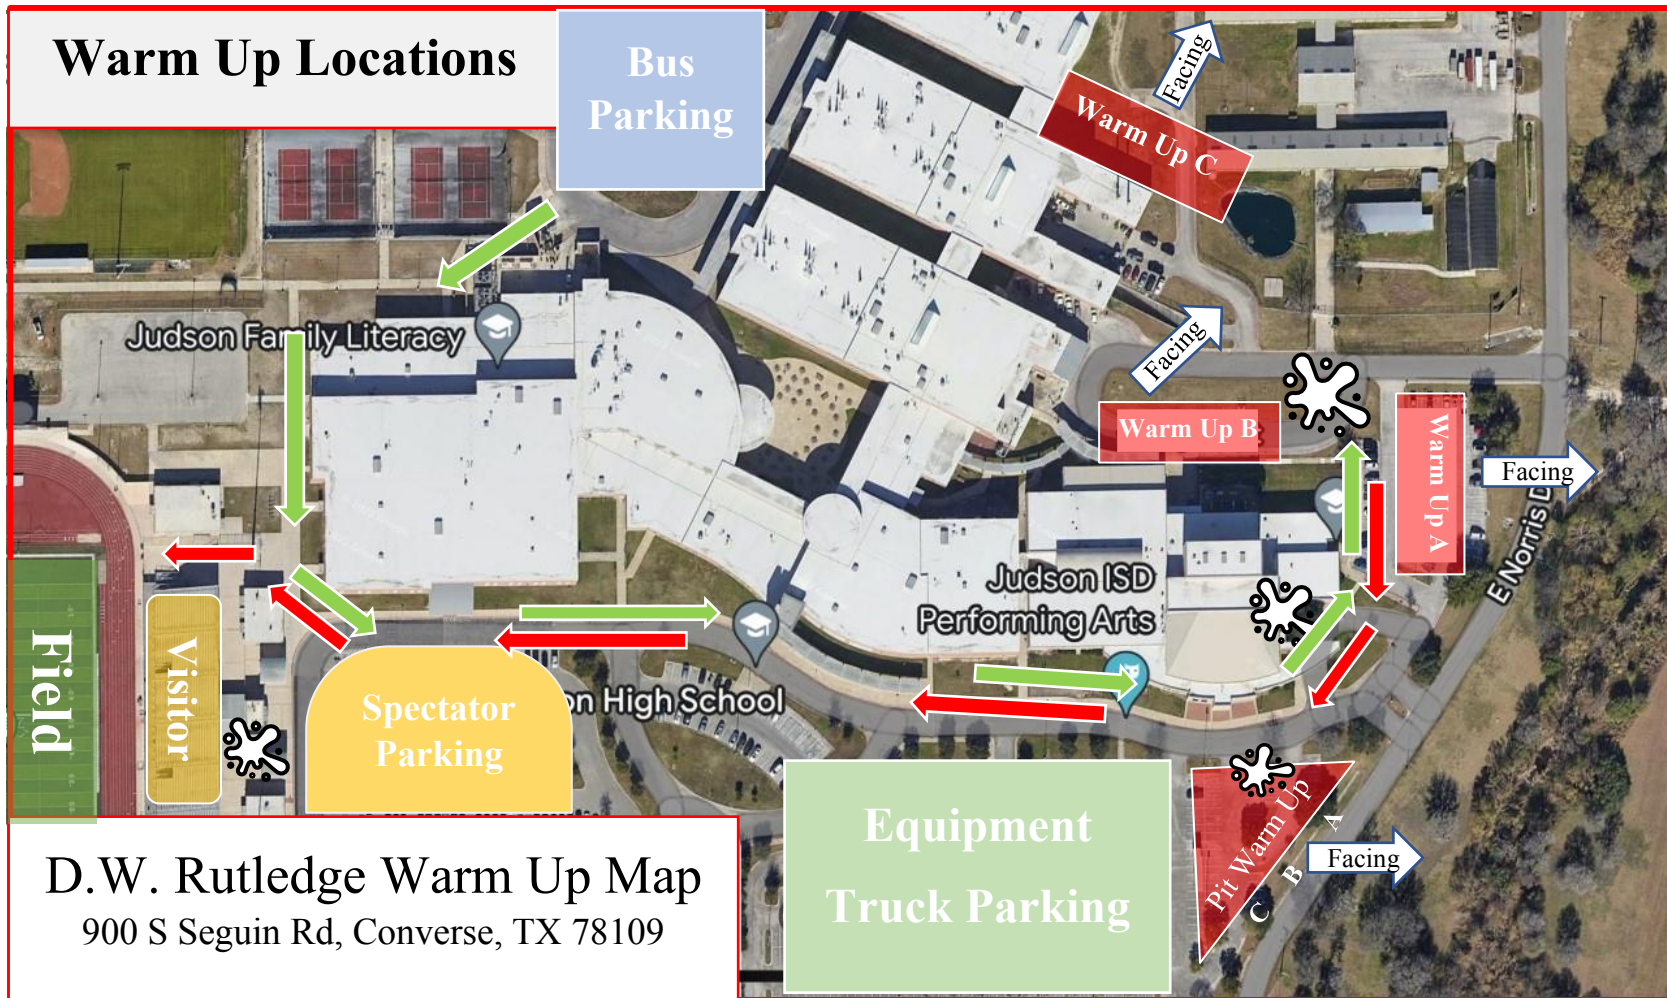

Bus, Spectator, and Truck Parking at D.W. Rutledge

D.W. Rutledge Stadium, 900 S Seguin Rd, Converse, TX 78109

Contest Stadium Flow

D.W. Rutledge Stadium

900 S Seguin Rd, Converse, TX 78109

 Water Station

 Restrooms

Warm Up Flow

Bus Parking to Stadium

Truck Wait Parking for Marching Contests at D.W. Rutledge Stadium

Judson Middle School, 9695 Schaefer Rd, Converse, TX 78109
"Down the road from D.W. Rutledge"